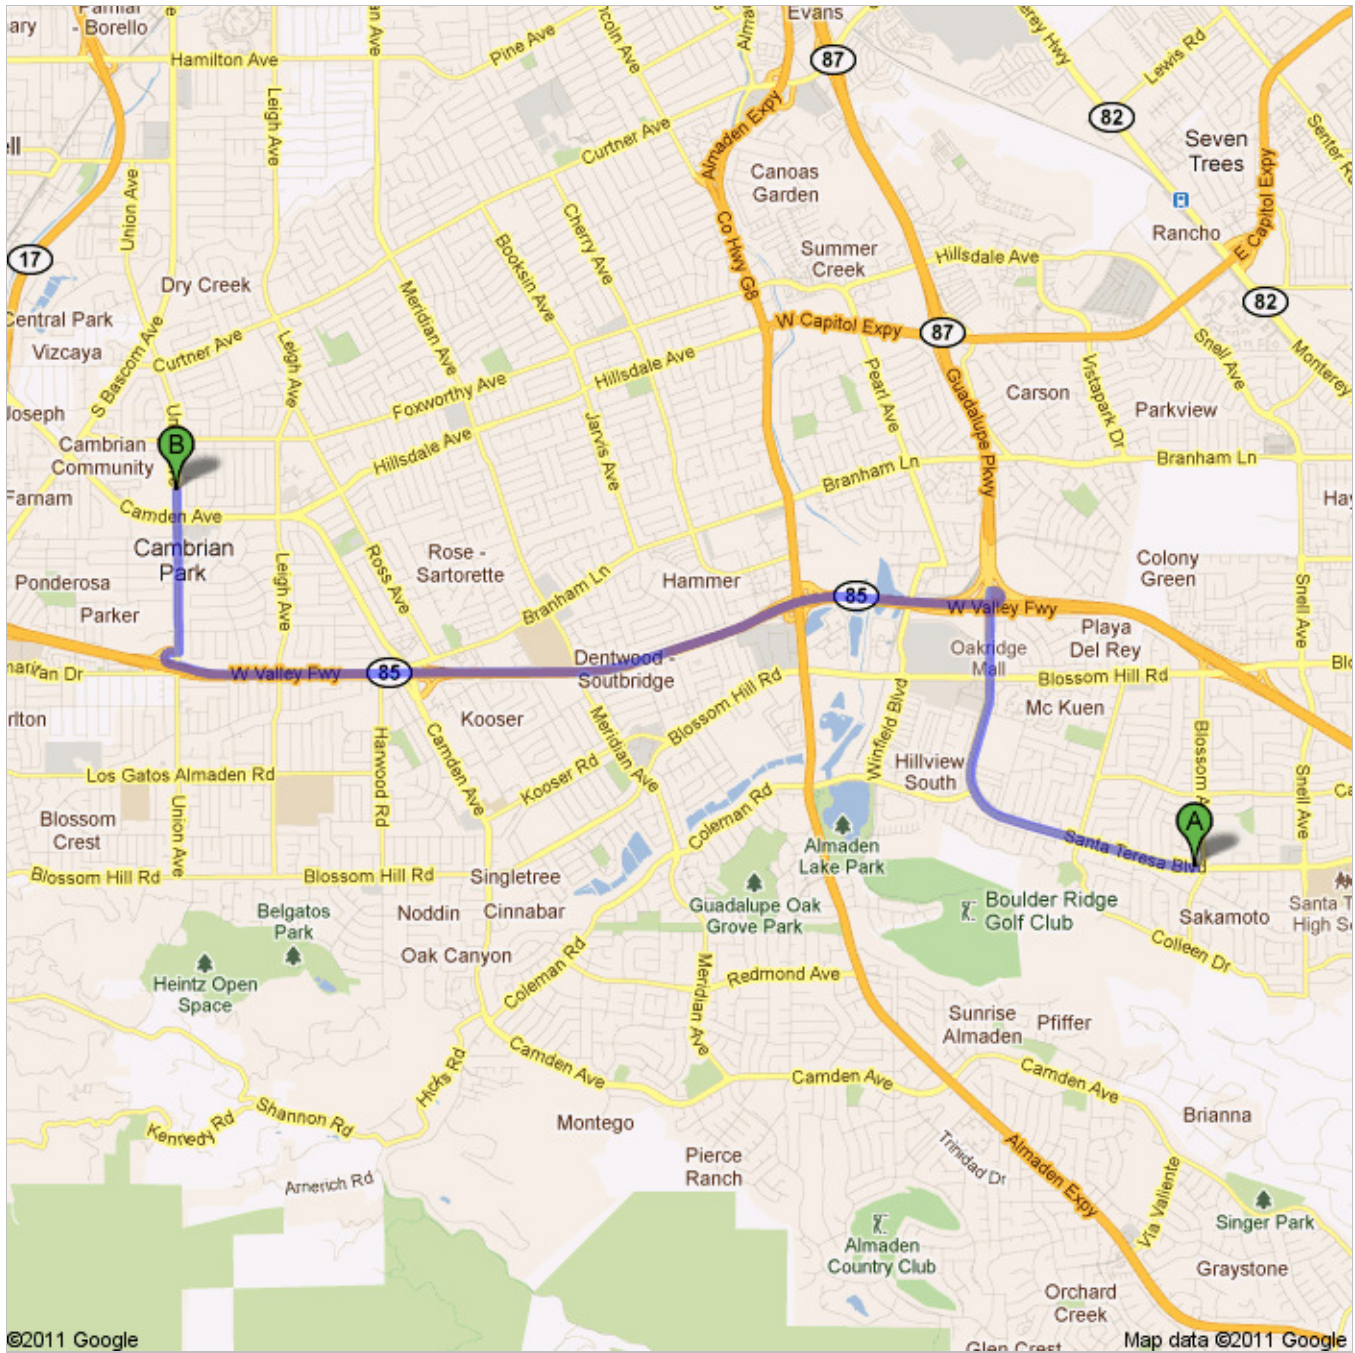

Directions to 3369 Union Ave, San Jose, CA 95124  
7.3 mi – about 13 mins

**Save trees. Go green!**  
 Download Google Maps on your phone at [google.com/gmm](http://google.com/gmm)

 5828 Santa Teresa Blvd, San Jose, CA 95123

- 
1. Head **west** on **Santa Teresa Blvd** toward **Randall Ct**  
About 1 min go 0.6 mi  
total 0.6 mi
  -  2. Slight left to stay on **Santa Teresa Blvd**  
About 5 mins go 1.6 mi  
total 2.2 mi
  -  3. Turn right to merge onto **CA-85 N**  
About 4 mins go 4.0 mi  
total 6.2 mi
  -  4. Take exit **9** for **Union Ave**  
go 0.3 mi  
total 6.5 mi
  -  5. Turn left onto **Union Ave**  
Destination will be on the left  
About 2 mins go 0.8 mi  
total 7.3 mi

 3369 Union Ave, San Jose, CA 95124

---

These directions are for planning purposes only. You may find that construction projects, traffic, weather, or other events may cause conditions to differ from the map results, and you should plan your route accordingly. You must obey all signs or notices regarding your route.

Map data ©2011 Google

Directions weren't right? Please find your route on [maps.google.com](http://maps.google.com) and click "Report a problem" at the bottom left.