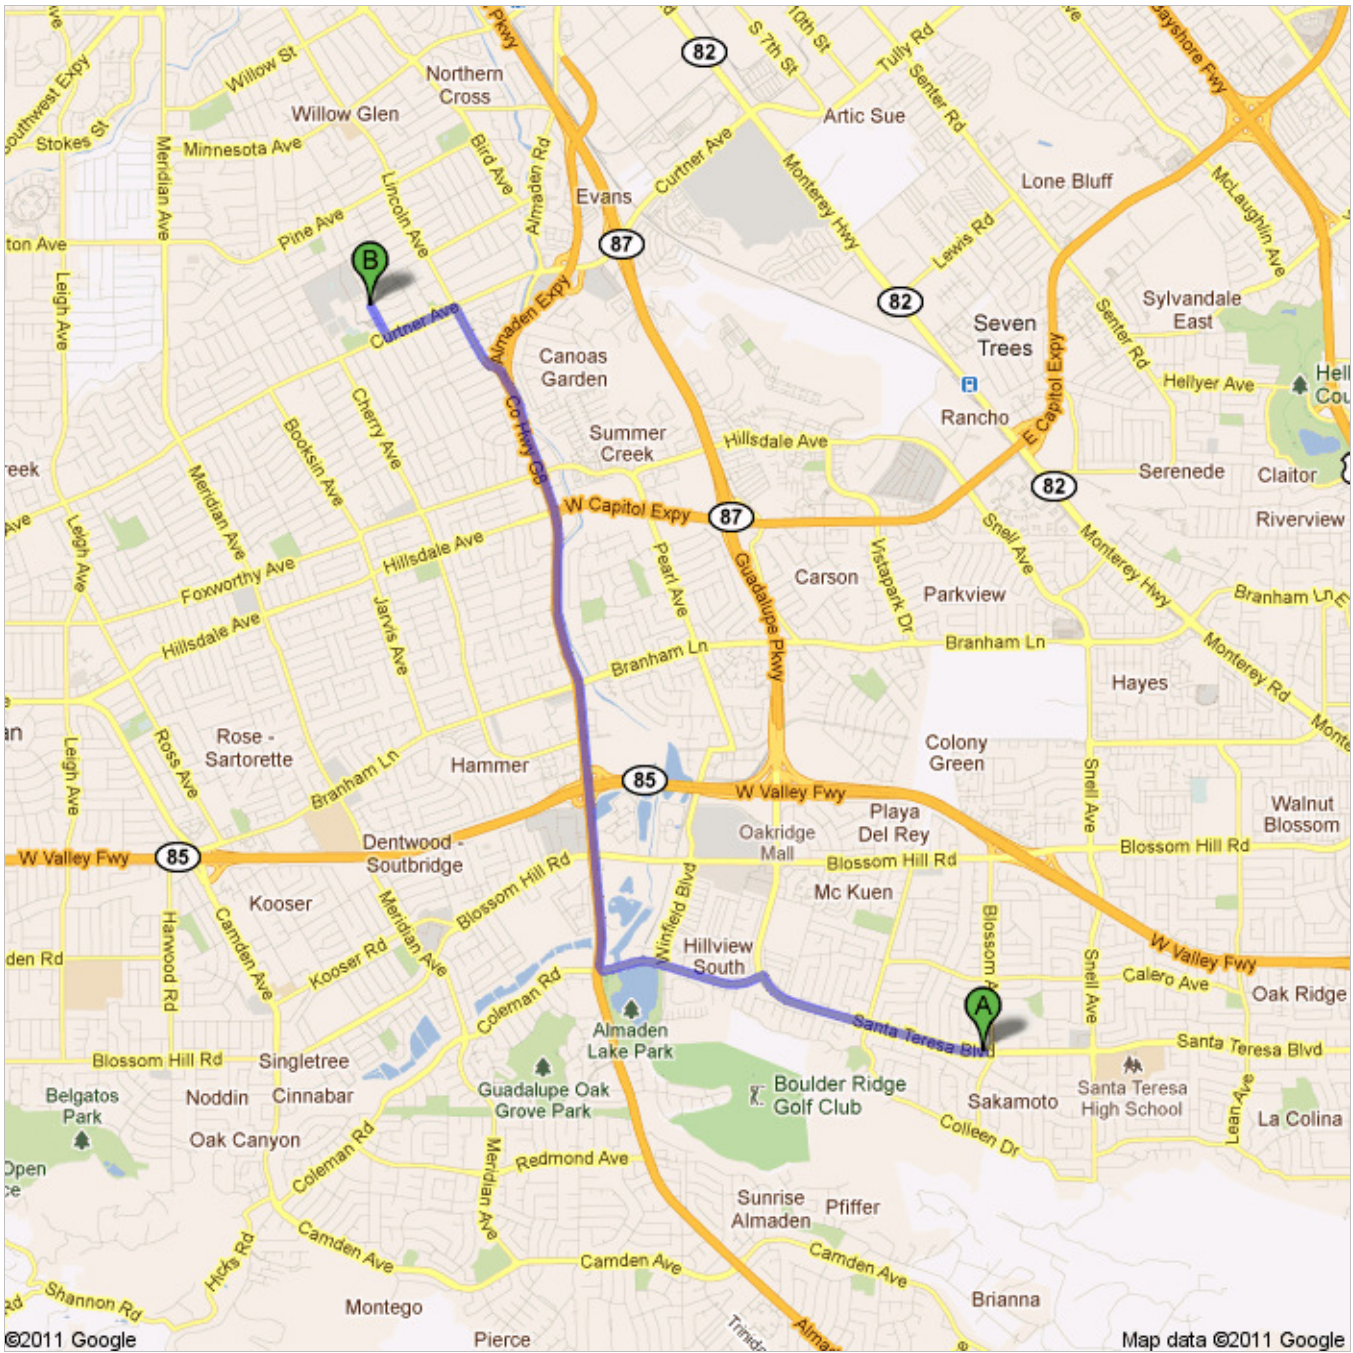

Directions to Willow Glen Middle School

2105 Cottle Ave, San Jose, CA 95125

6.0 mi – about **14 mins**

GYM IS ON VARSITY LANE BEHIND THE SCHOOL

 5828 Santa Teresa Blvd, San Jose, CA 95123

-
- | | | |
|---|---|---------------------------|
|  | 1. Head west on Santa Teresa Blvd toward Randall Ct
About 1 min | go 0.6 mi
total 0.6 mi |
|  | 2. Slight left to stay on Santa Teresa Blvd
About 2 mins | go 0.6 mi
total 1.2 mi |
|  | 3. Turn left onto Coleman Rd
About 2 mins | go 0.8 mi
total 2.0 mi |
|  | 4. Turn right onto Almaden Expy
About 5 mins | go 2.9 mi
total 4.9 mi |
|  | 5. Take the Lincoln Ave exit on the left
About 1 min | go 0.3 mi
total 5.1 mi |
|  | 6. Slight right onto Lincoln Ave | go 0.3 mi
total 5.4 mi |
|  | 7. Turn left onto Curtner Ave
About 1 min | go 0.4 mi
total 5.8 mi |
|  | 8. Take the 3rd right onto Cottle Ave
Destination will be on the left | go 0.2 mi
total 6.0 mi |

 **Willow Glen Middle School**
2105 Cottle Ave, San Jose, CA 95125

These directions are for planning purposes only. You may find that construction projects, traffic, weather, or other events may cause conditions to differ from the map results, and you should plan your route accordingly. You must obey all signs or notices regarding your route.

Map data ©2011 Google

Directions weren't right? Please find your route on maps.google.com and click "Report a problem" at the bottom left.