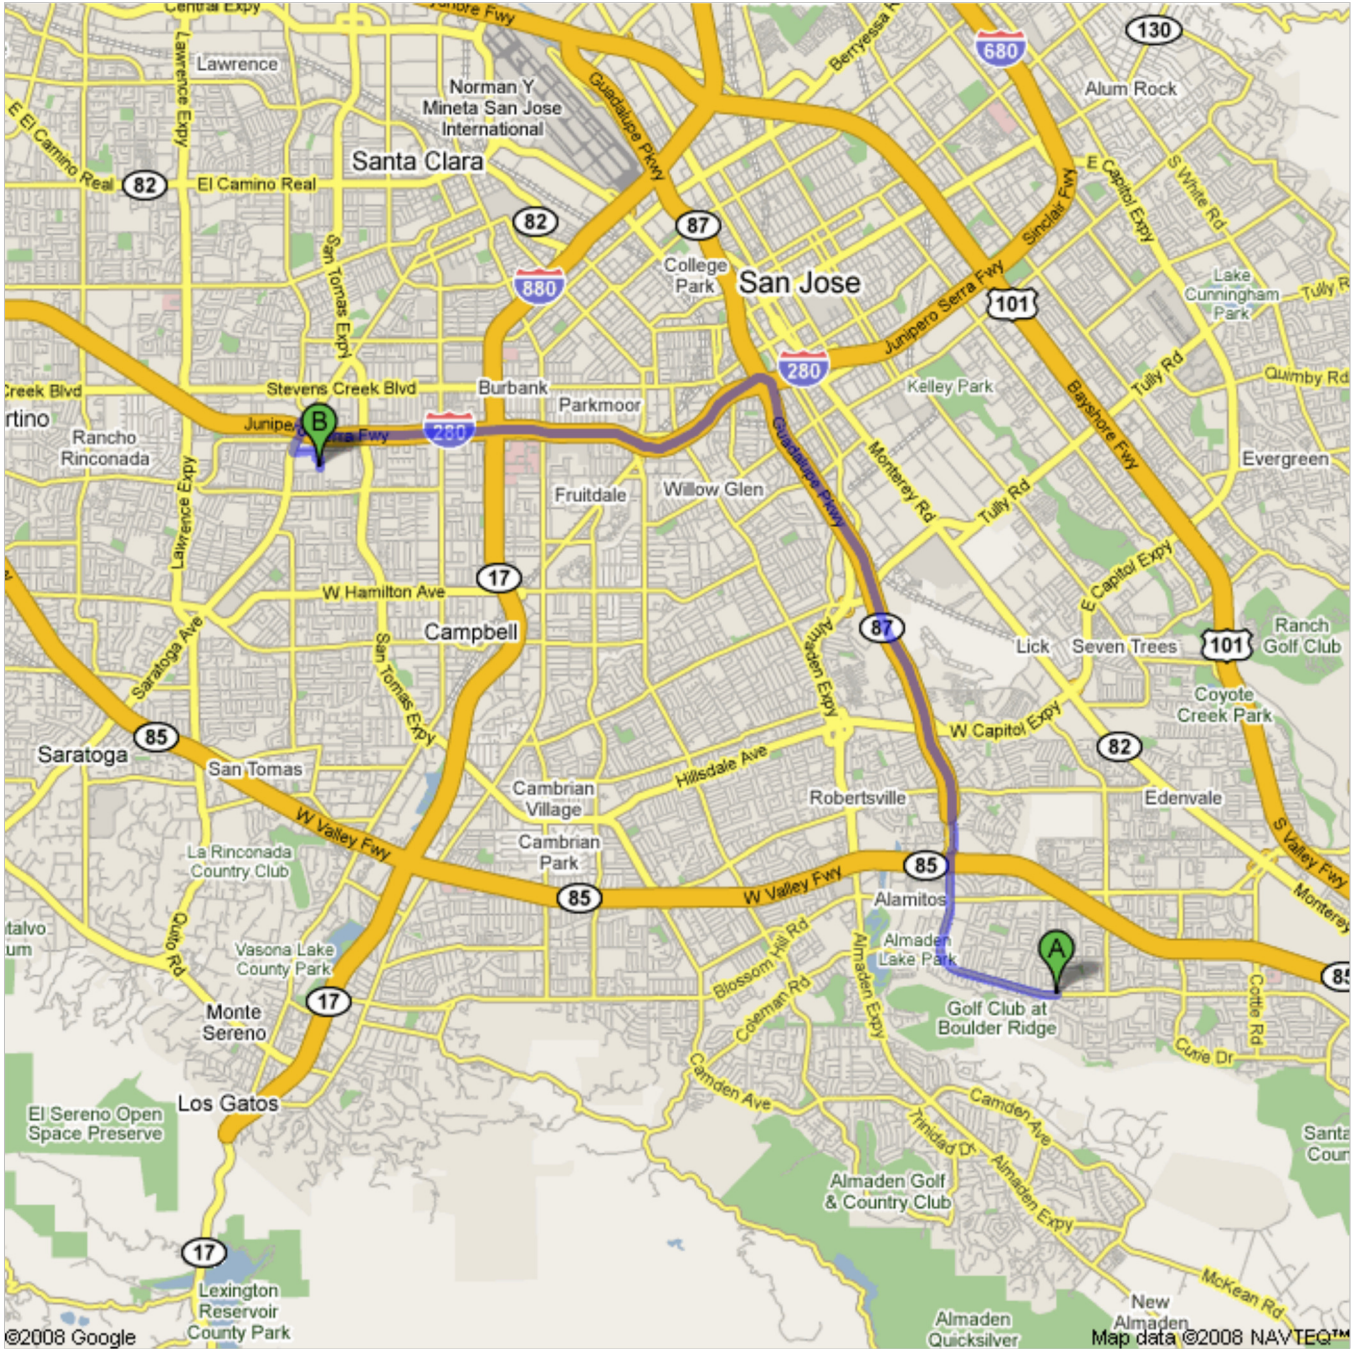

Directions to 801 Hibiscus Ln, San Jose, CA 95117
13.1 mi – about **20 mins** – up to 30 mins in traffic
Direction to WEST VALLEY MIDDLE SCHOOL

 **5828 Santa Teresa Blvd**
San Jose, CA 95123

- | | |
|--|----------------------------|
| 1. Head west on Santa Teresa Blvd toward Maree Ct
About 5 mins | go 2.2 mi
total 2.2 mi |
| 2. Take the ramp onto CA-87 N
About 6 mins | go 4.7 mi
total 6.9 mi |
| 3. Take exit 5 to merge onto I-280 N
About 5 mins | go 4.9 mi
total 11.8 mi |
| 4. Take the Saratoga Ave exit | go 0.3 mi
total 12.1 mi |
| ← 5. Keep left at the fork, follow signs for Saratoga Ave S and merge onto Saratoga Ave
About 2 mins | go 0.6 mi
total 12.7 mi |
| ← 6. Turn left at Blackford Ave
About 1 min | go 0.2 mi
total 12.9 mi |
| → 7. Turn right at Hibiscus Pl | go 449 ft
total 13.0 mi |
| → 8. Hibiscus Pl turns right and becomes Hibiscus Ln | go 482 ft
total 13.1 mi |

 **801 Hibiscus Ln**
San Jose, CA 95117

These directions are for planning purposes only. You may find that construction projects, traffic, weather, or other events may cause conditions to differ from the map results, and you should plan your route accordingly. You must obey all signs or notices regarding your route.

Map data ©2008 NAVTEQ™