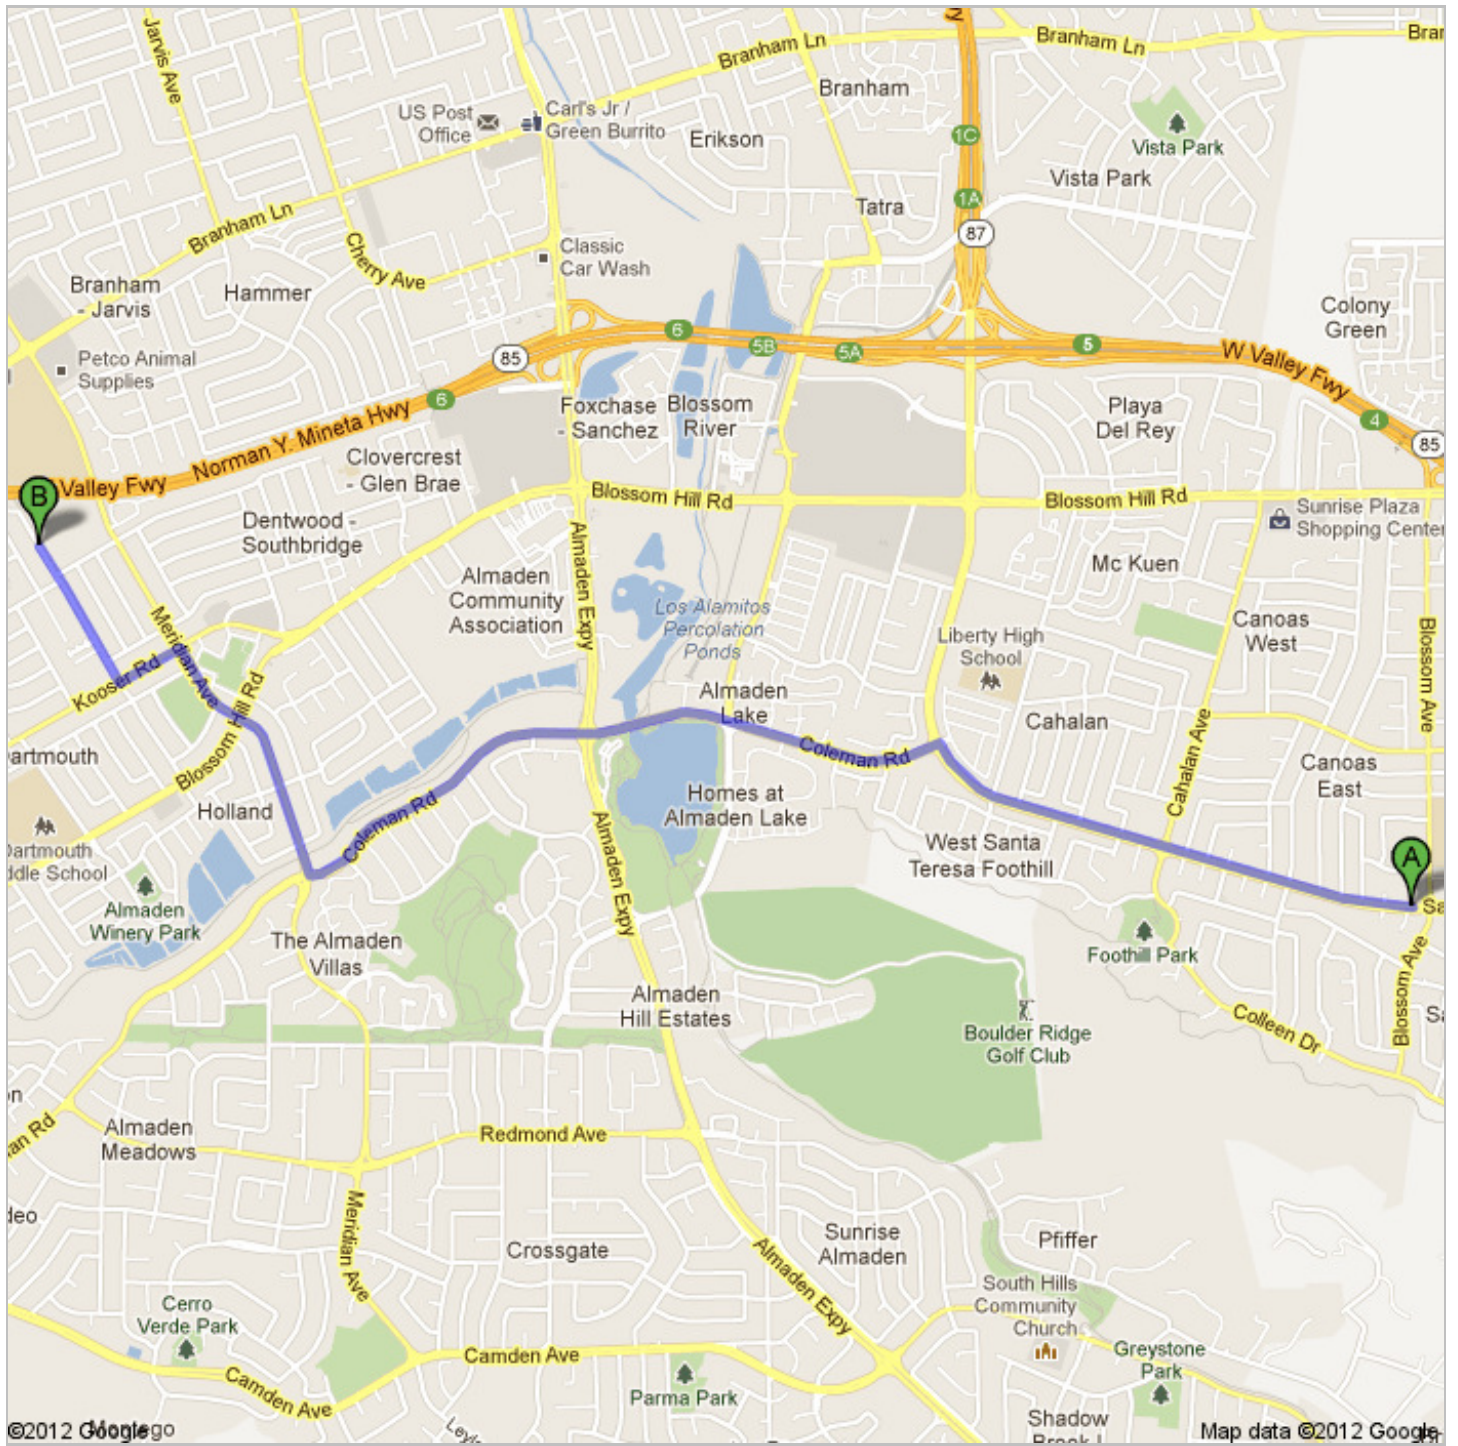

Directions to 5200 Dent Ave, San Jose, CA 95118
3.9 mi – about 11 mins
DIRECTIONS TO CARDEN SCHOOL

A 5828 Santa Teresa Blvd, San Jose, CA 95123

-
- | | |
|--|--------------|
| 1. Head west on Santa Teresa Blvd toward Randall Ct | go 0.6 mi |
| About 1 min | total 0.6 mi |
|  2. Slight left to stay on Santa Teresa Blvd | go 0.6 mi |
| About 1 min | total 1.2 mi |
|  3. Turn left onto Coleman Rd | go 1.6 mi |
| About 5 mins | total 2.8 mi |
|  4. Turn right onto Meridian Ave | go 0.6 mi |
| About 2 mins | total 3.4 mi |
|  5. Turn left onto Kooser Rd | go 0.2 mi |
| About 52 secs | total 3.6 mi |
|  6. Take the 1st right onto Dent Ave | go 0.4 mi |
| Destination will be on the right | total 3.9 mi |
| About 1 min | |

B 5200 Dent Ave, San Jose, CA 95118

These directions are for planning purposes only. You may find that construction projects, traffic, weather, or other events may cause conditions to differ from the map results, and you should plan your route accordingly. You must obey all signs or notices regarding your route.

Map data ©2012 Google

Directions weren't right? Please find your route on maps.google.com and click "Report a problem" at the bottom left.