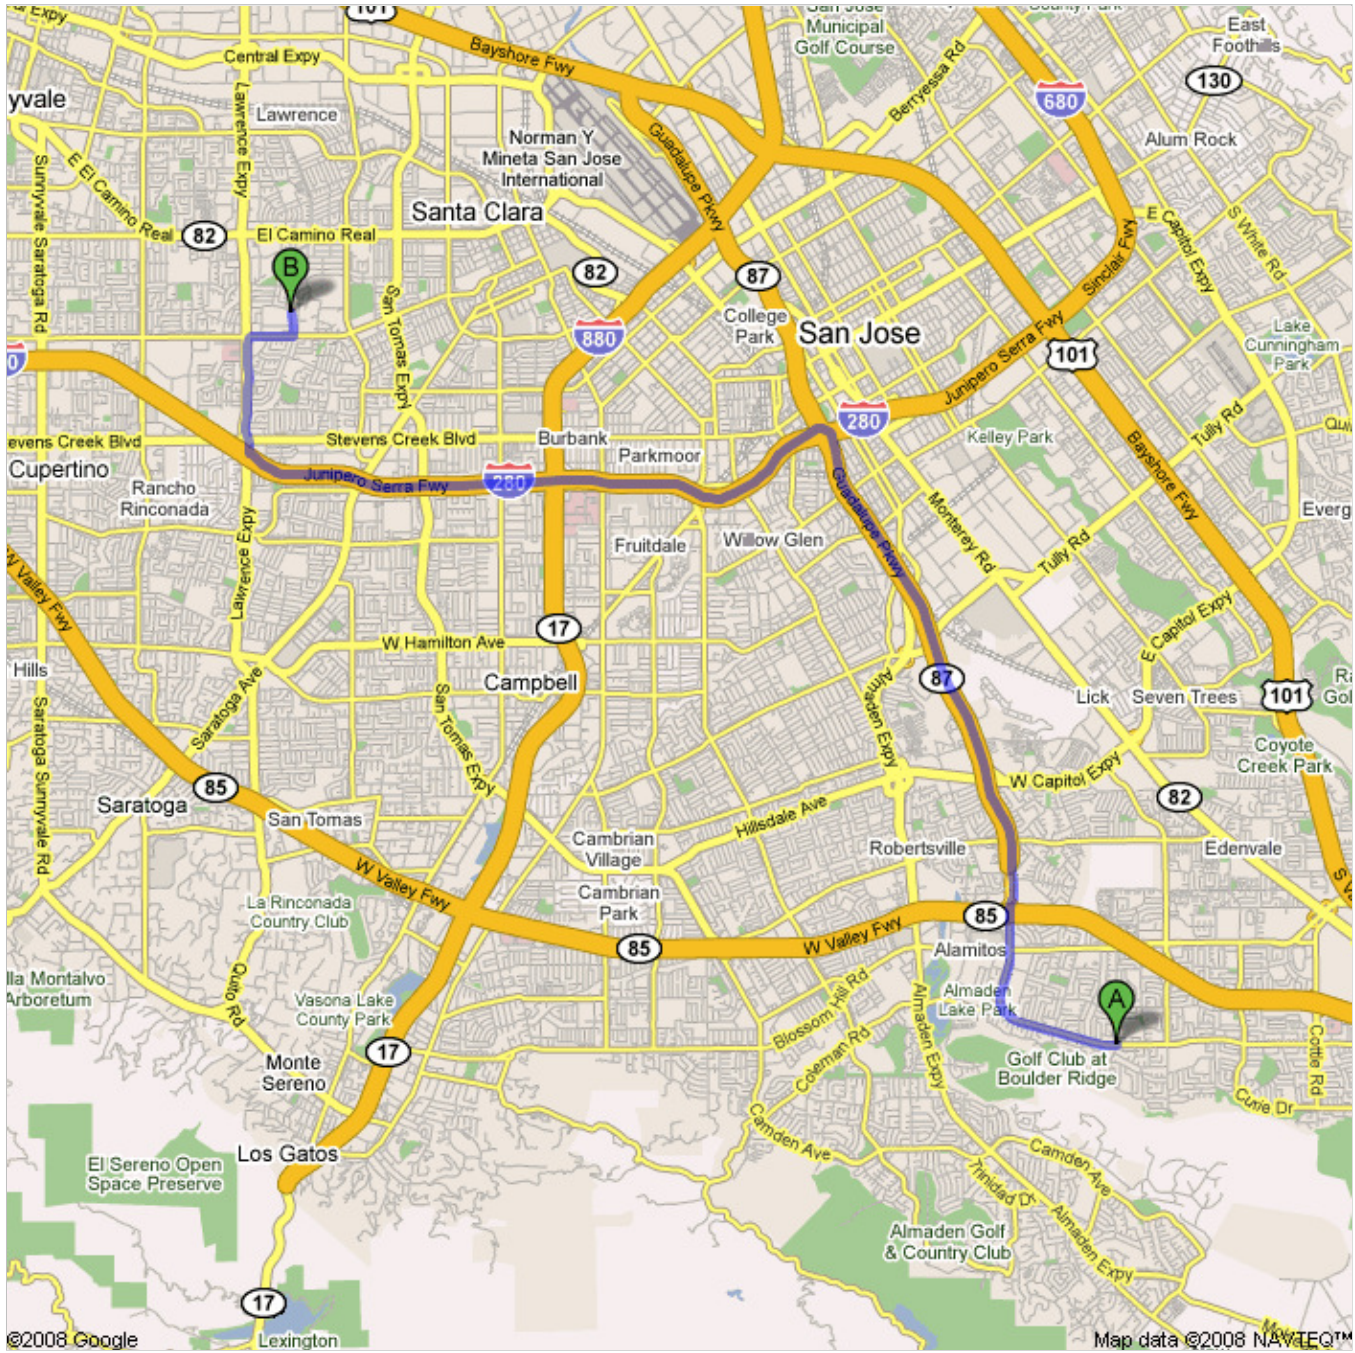

Directions to 890 Pomeroy Ave, Santa Clara, CA 95051  
**15.2 mi** – about **22 mins** – up to 30 mins in traffic  
Directions to DELPHI ACADEMY

 **5828 Santa Teresa Blvd**  
**San Jose, CA 95123**

- 
- |   |                            |
|---|----------------------------|
| 1. Head <b>west</b> on <b>Santa Teresa Blvd</b> toward <b>Maree Ct</b><br>About 5 mins  | go 2.2 mi<br>total 2.2 mi  |
| 2. Take the ramp onto <b>CA-87 N</b><br>About 6 mins  | go 4.7 mi<br>total 6.9 mi  |
| 3. Take exit <b>5</b> to merge onto <b>I-280 N</b><br>About 6 mins  | go 6.2 mi<br>total 13.1 mi |
| 4. Take the <b>Lawrence Expy</b> exit<br>About 1 min  | go 0.4 mi<br>total 13.5 mi |
| 5. Continue toward <b>Lawrence Expy</b> and merge onto <b>Lawrence Expy</b><br>About 2 mins   | go 1.0 mi<br>total 14.5 mi |
|  6. Turn <b>right</b> at <b>Homestead Rd</b><br>About 1 min | go 0.5 mi<br>total 15.0 mi |
|  7. Turn <b>left</b> at <b>Pomeroy Ave</b><br>About 1 min   | go 0.2 mi<br>total 15.2 mi |

 **890 Pomeroy Ave**  
**Santa Clara, CA 95051**

---

These directions are for planning purposes only. You may find that construction projects, traffic, weather, or other events may cause conditions to differ from the map results, and you should plan your route accordingly. You must obey all signs or notices regarding your route.

Map data ©2008 NAVTEQ™