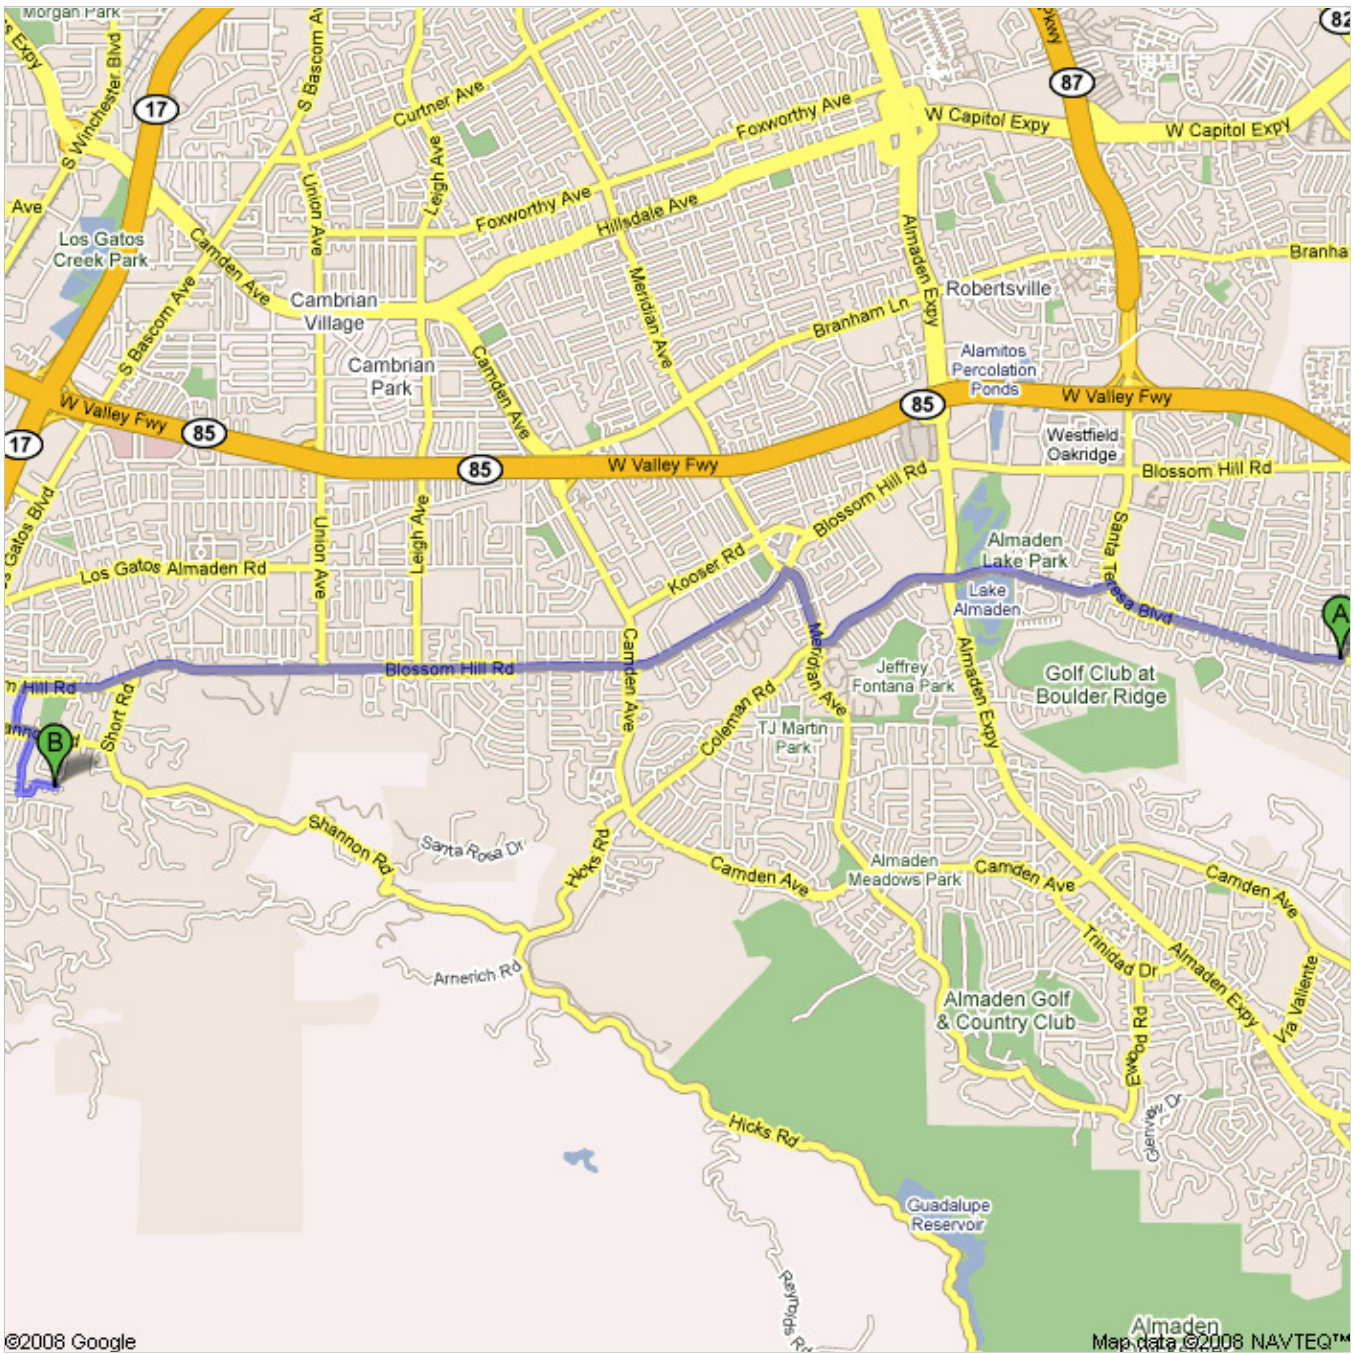

Directions to 300 Marchmont Dr, Los Gatos, CA 95032

8.0 mi – about 19 mins

Directions to HILLBROOK SCHOOL

 **5828 Santa Teresa Blvd**
San Jose, CA 95123

-
- | | |
|---|---------------------------|
| 1. Head west on Santa Teresa Blvd toward Maree Ct
About 2 mins | go 1.2 mi
total 1.2 mi |
|  2. Turn left at Coleman Rd
About 4 mins | go 1.6 mi
total 2.8 mi |
|  3. Turn right at Meridian Ave
About 1 min | go 0.4 mi
total 3.2 mi |
|  4. Turn left at Blossom Hill Rd
About 9 mins | go 3.9 mi
total 7.2 mi |
|  5. Turn left at Cherry Blossom Ln
About 1 min | go 0.2 mi
total 7.4 mi |
|  6. Turn left at Shannon Rd
About 1 min | go 0.1 mi
total 7.5 mi |
|  7. Turn right at Hilow Rd
About 1 min | go 0.3 mi
total 7.8 mi |
|  8. Turn left at Marchmont Dr | go 0.1 mi
total 7.9 mi |
|  9. Turn right to stay on Marchmont Dr | go 0.1 mi
total 8.0 mi |

 **300 Marchmont Dr**
Los Gatos, CA 95032

These directions are for planning purposes only. You may find that construction projects, traffic, weather, or other events may cause conditions to differ from the map results, and you should plan your route accordingly. You must obey all signs or notices regarding your route.

Map data ©2008 NAVTEQ™