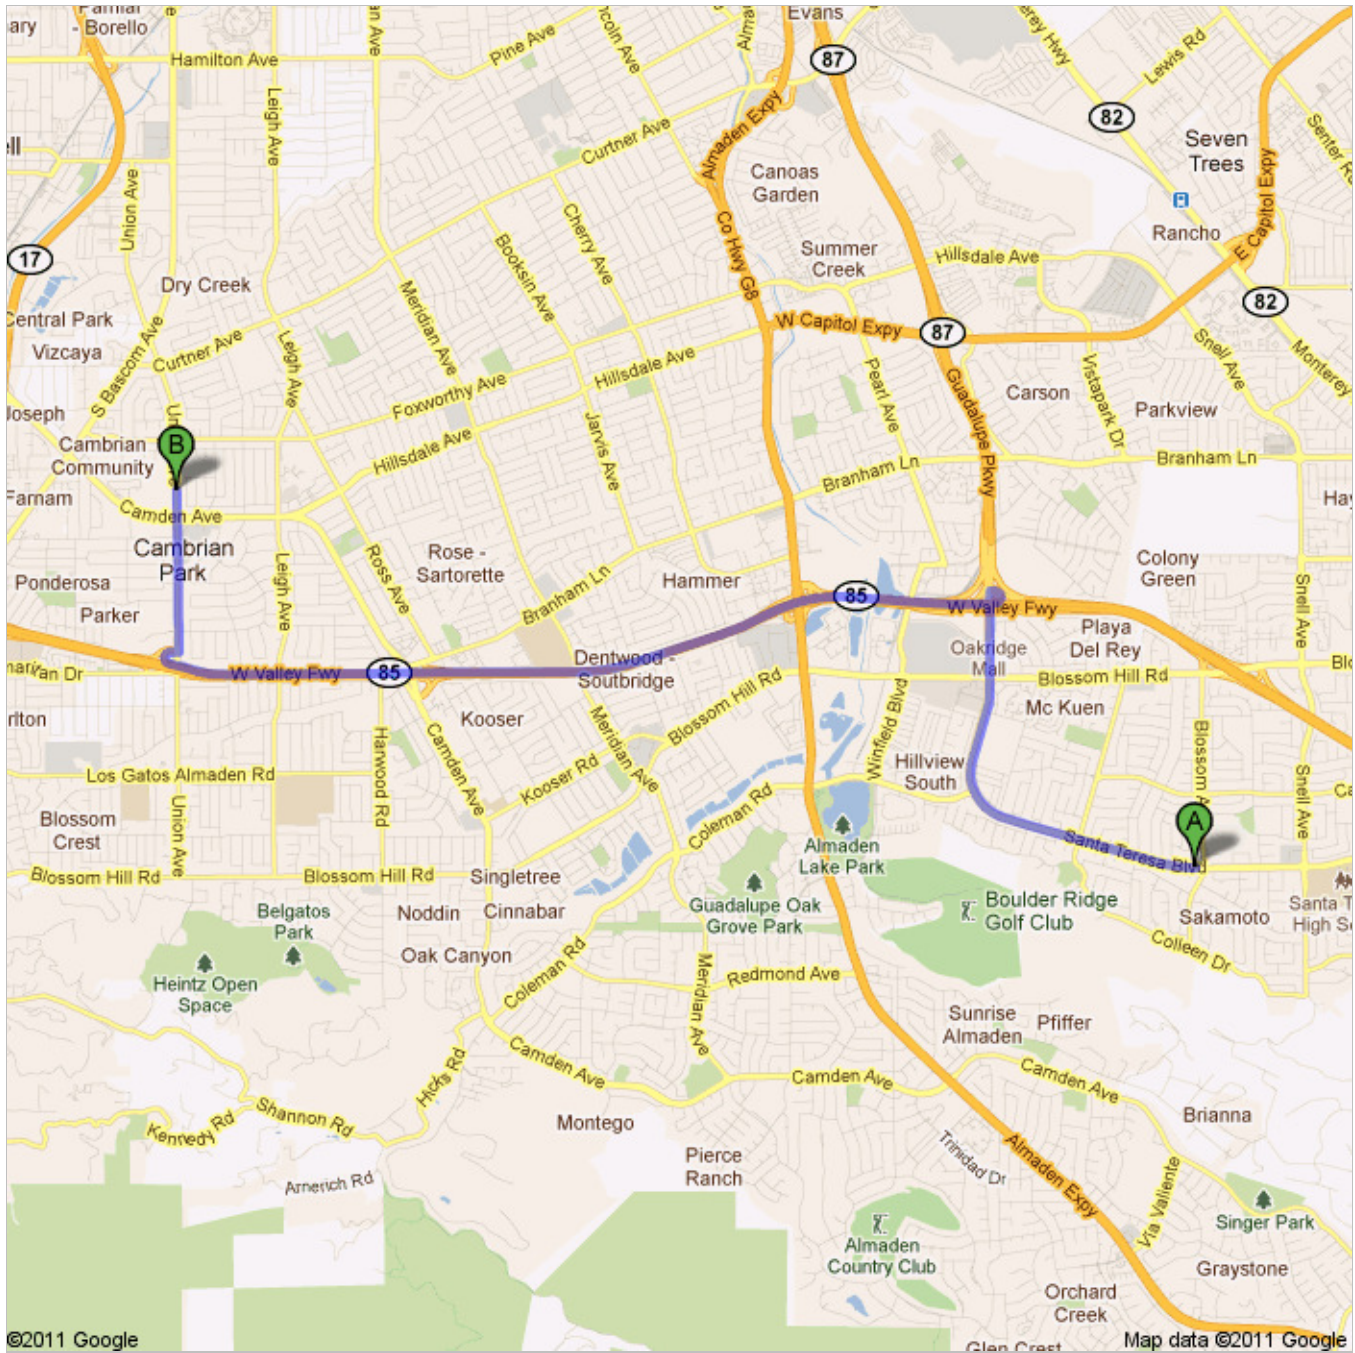

Directions to 3369 Union Ave, San Jose, CA 95124
7.3 mi – about 13 mins

Save trees. Go green!
 Download Google Maps on your phone at google.com/gmm

 5828 Santa Teresa Blvd, San Jose, CA 95123

-
1. Head **west** on **Santa Teresa Blvd** toward **Randall Ct**
About 1 min go 0.6 mi
total 0.6 mi
 -  2. Slight left to stay on **Santa Teresa Blvd**
About 5 mins go 1.6 mi
total 2.2 mi
 -  3. Turn right to merge onto **CA-85 N**
About 4 mins go 4.0 mi
total 6.2 mi
 -  4. Take exit **9** for **Union Ave**
go 0.3 mi
total 6.5 mi
 -  5. Turn left onto **Union Ave**
Destination will be on the left
About 2 mins go 0.8 mi
total 7.3 mi

 3369 Union Ave, San Jose, CA 95124

These directions are for planning purposes only. You may find that construction projects, traffic, weather, or other events may cause conditions to differ from the map results, and you should plan your route accordingly. You must obey all signs or notices regarding your route.

Map data ©2011 Google

Directions weren't right? Please find your route on maps.google.com and click "Report a problem" at the bottom left.