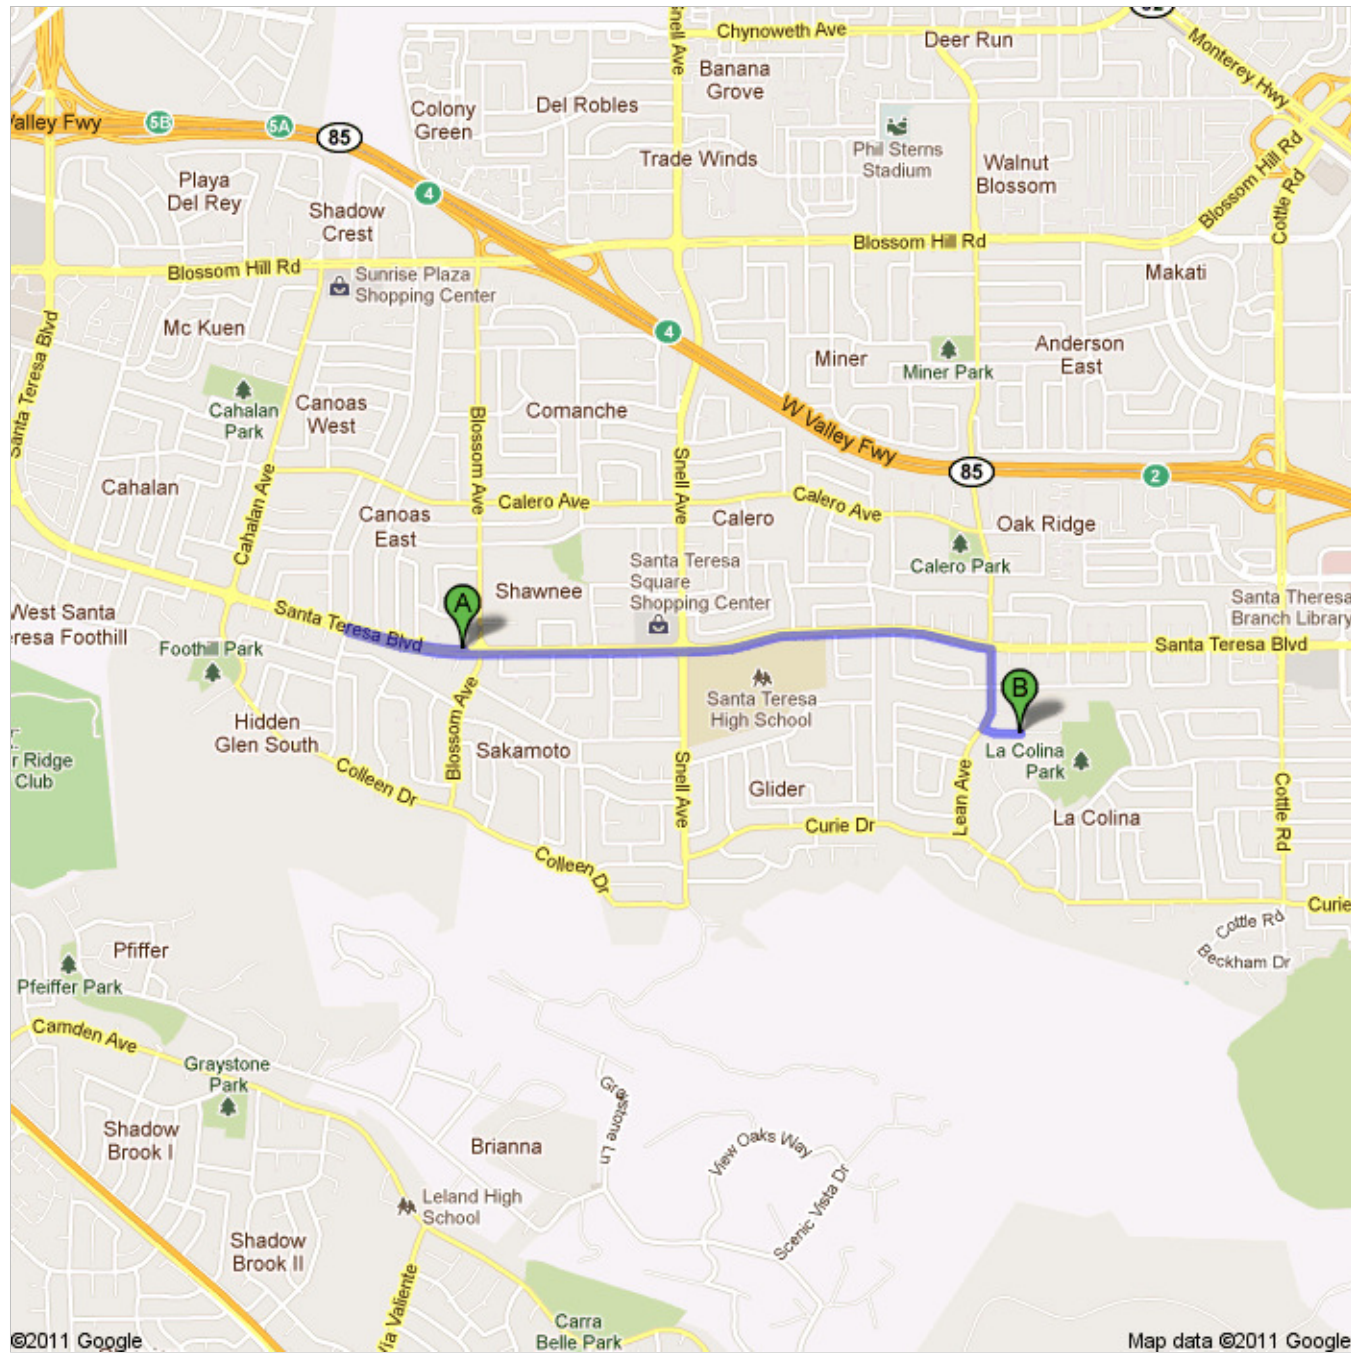

Directions to Legacy Christian School

420 Allegan Cir, San Jose, California 95123 - (408) 225-5976

2.2 mi – about **7 mins**

Directions to Legacy Christian

IGNORE THE FIRST U-TURN AT CHESBRO.

 5828 Santa Teresa Blvd, San Jose, CA 95123

1. Head **west** on **Santa Teresa Blvd** toward **Randall Ct**

go 0.3 mi
total 0.3 mi

 2. Make a U-turn at **Chesbro Ave**
About 5 mins

go 1.6 mi
total 1.9 mi

 3. Turn right onto **Lean Ave**
About 1 min

go 0.2 mi
total 2.1 mi

 4. Take the 3rd left onto **Allegan Cir**

go 0.1 mi
total 2.2 mi

 **Legacy Christian School**
420 Allegan Cir, San Jose, California 95123 - (408) 225-5976

These directions are for planning purposes only. You may find that construction projects, traffic, weather, or other events may cause conditions to differ from the map results, and you should plan your route accordingly. You must obey all signs or notices regarding your route.

Map data ©2011 Google

Directions weren't right? Please find your route on maps.google.com and click "Report a problem" at the bottom left.