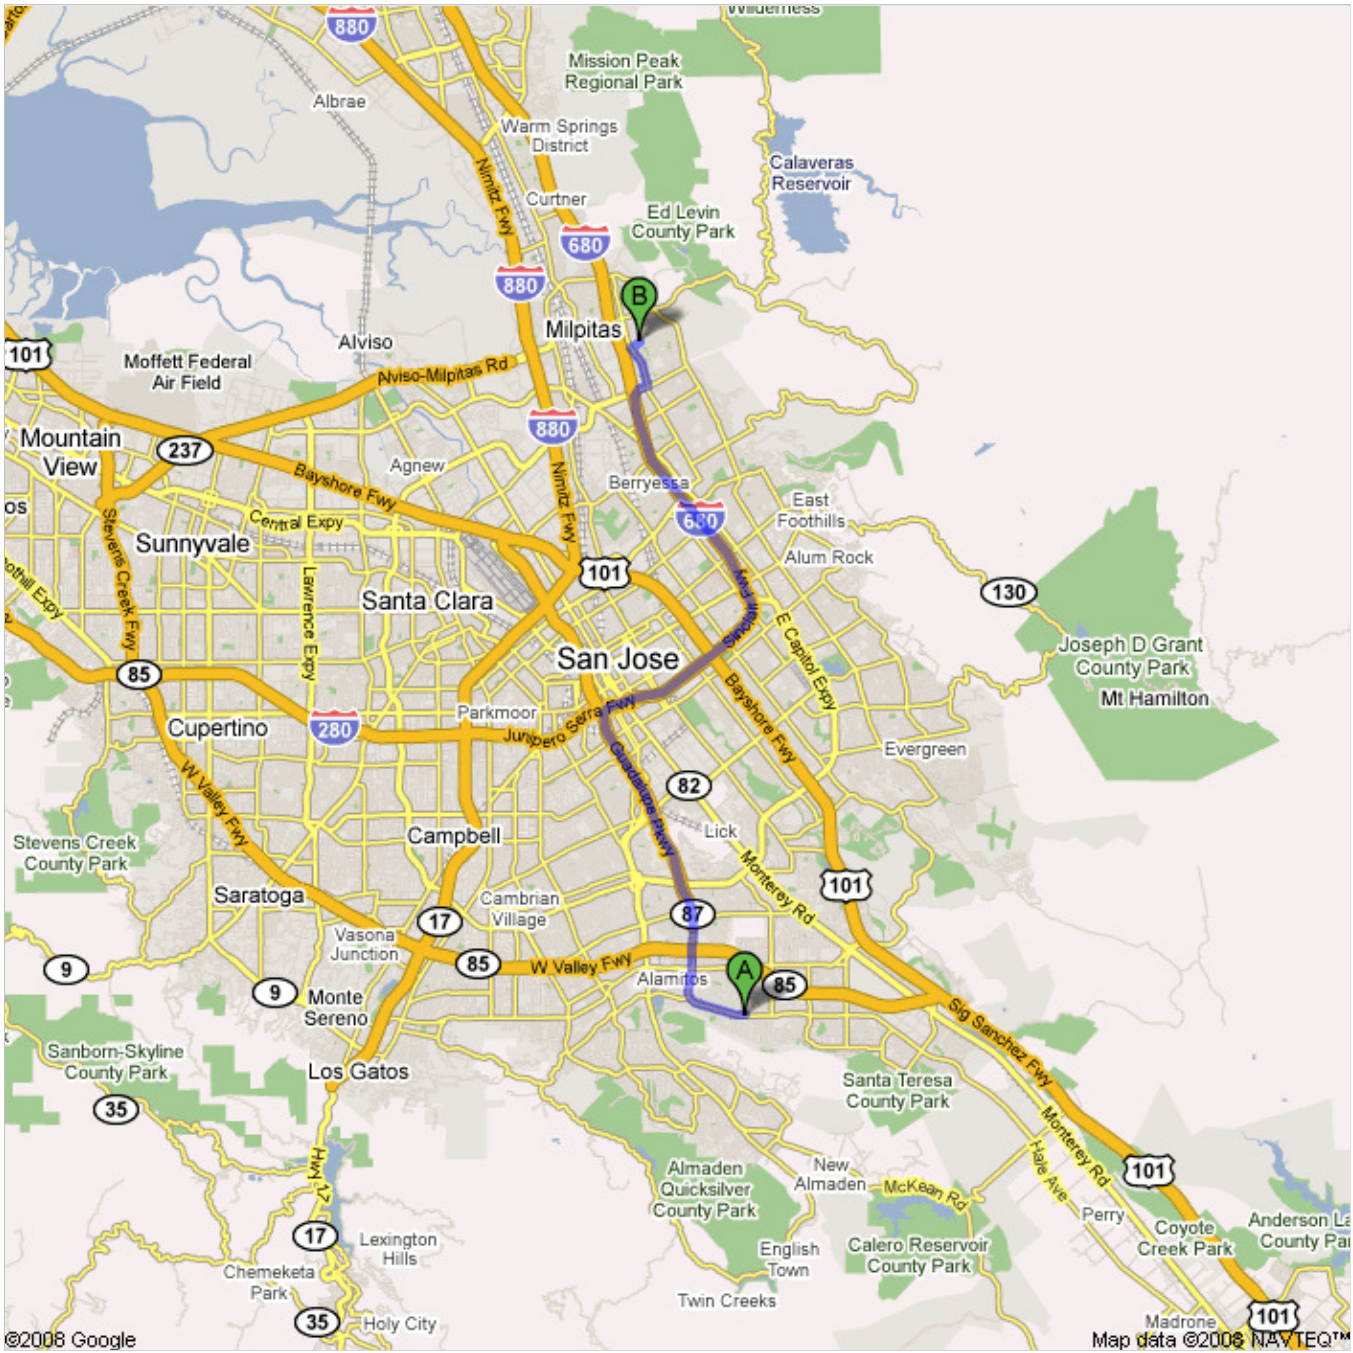

Directions to 1500 Yosemite Dr, Milpitas, CA 95035
17.2 mi – about **24 mins** – up to 30 mins in traffic
Directions to MERRYHILL SCHOOL

 **5828 Santa Teresa Blvd**
San Jose, CA 95123

- | | |
|---|----------------------------|
| 1. Head west on Santa Teresa Blvd toward Maree Ct
About 5 mins | go 2.2 mi
total 2.2 mi |
| 2. Take the ramp onto CA-87 N
About 6 mins | go 4.7 mi
total 6.9 mi |
| 3. Take exit 5 to merge onto I-280 S toward I-680
About 3 mins | go 2.4 mi
total 9.3 mi |
| 4. Continue on I-680 N (signs for I-680/Sacramento)
About 6 mins | go 6.2 mi
total 15.5 mi |
| 5. Take the Landess Ave exit
About 1 min | go 0.5 mi
total 16.0 mi |
| ➔ 6. Turn right at Landess Ave/Montague Expy
Continue to follow Landess Ave
About 1 min | go 0.2 mi
total 16.1 mi |
| ⬅ 7. Turn left at S Park Victoria Dr
About 2 mins | go 0.8 mi
total 16.9 mi |
| ➔ 8. Turn right at Yosemite Dr
About 1 min | go 0.2 mi
total 17.2 mi |

 **1500 Yosemite Dr**
Milpitas, CA 95035

These directions are for planning purposes only. You may find that construction projects, traffic, weather, or other events may cause conditions to differ from the map results, and you should plan your route accordingly. You must obey all signs or notices regarding your route.

Map data ©2008 NAVTEQ™