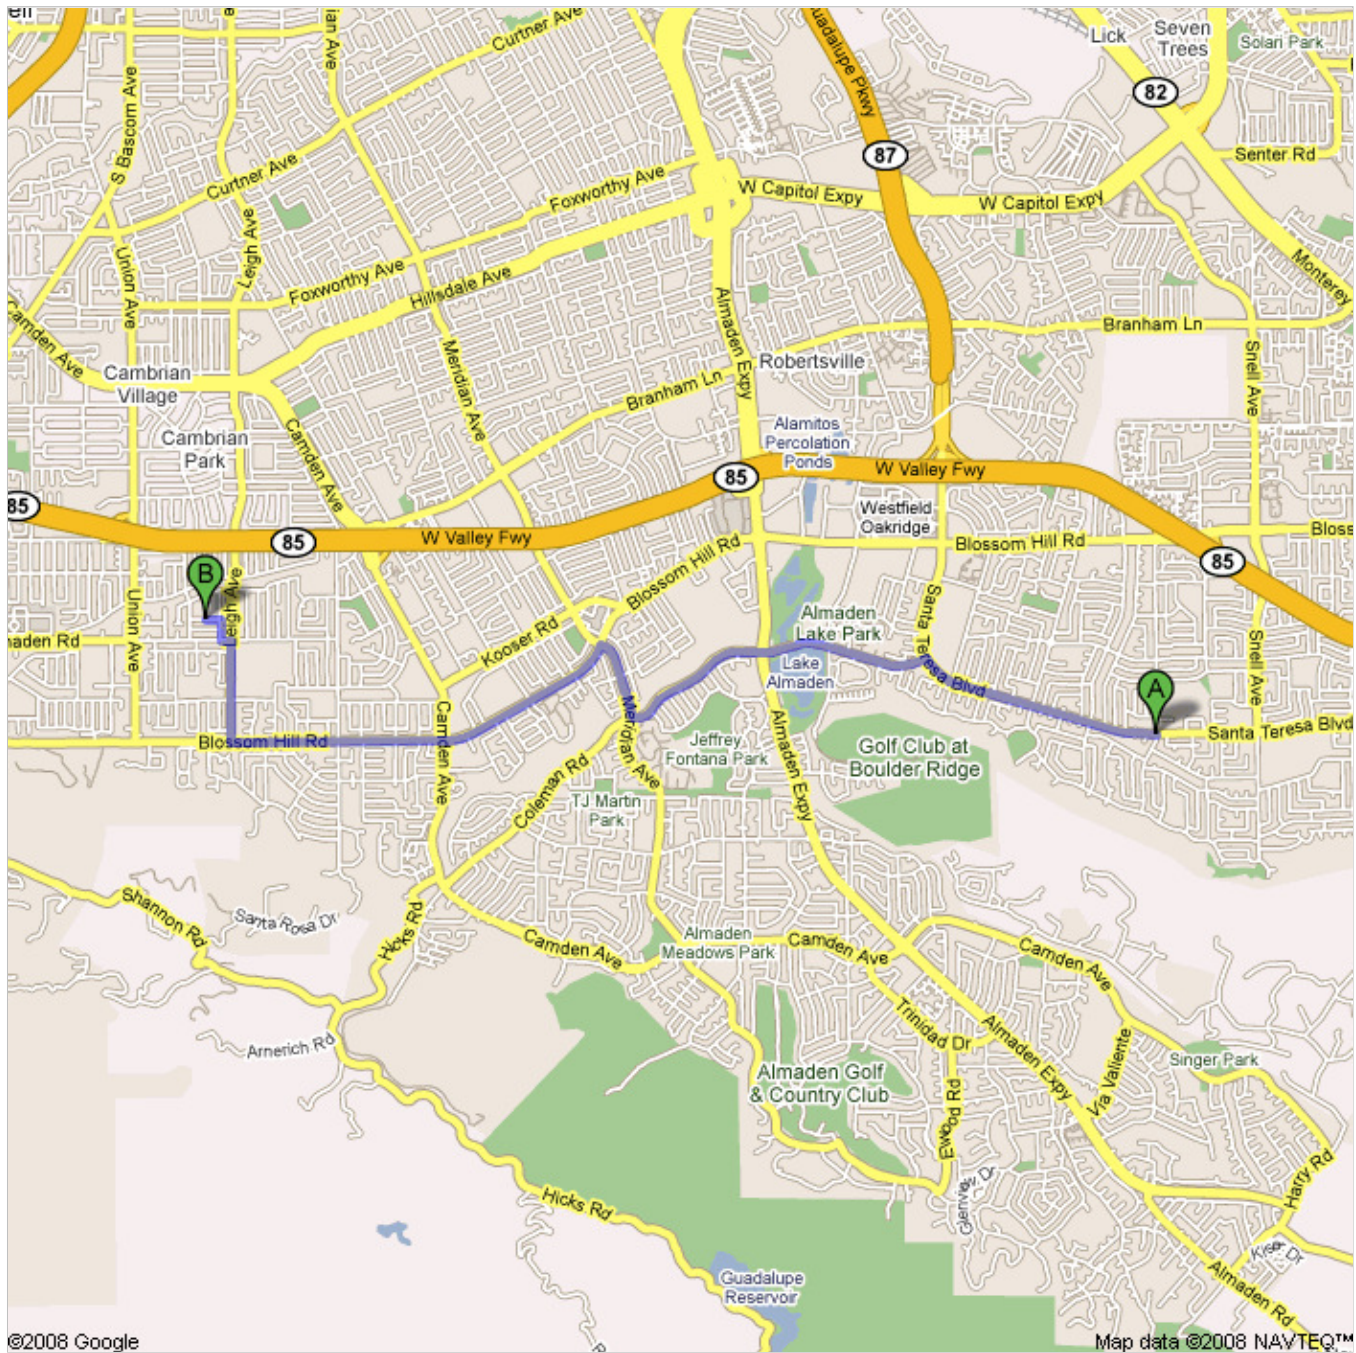

Directions to Clarinda Way, San Jose, CA 95124

5.9 mi – about 14 mins

Directions to STRATFORD MIDDLE SCHOOL

 **5828 Santa Teresa Blvd**
San Jose, CA 95123

-
- | | |
|--|---------------------------|
| 1. Head west on Santa Teresa Blvd toward Maree Ct About 2 mins | go 1.2 mi total 1.2 mi |
|  2. Turn left at Coleman Rd About 4 mins | go 1.6 mi total 2.8 mi |
|  3. Turn right at Meridian Ave About 1 min | go 0.4 mi total 3.2 mi |
|  4. Turn left at Blossom Hill Rd About 5 mins | go 2.0 mi total 5.2 mi |
|  5. Turn right at Leigh Ave About 1 min | go 0.5 mi total 5.7 mi |
|  6. Turn left at Los Gatos Almaden Rd | go 266 ft total 5.8 mi |
|  7. Turn right at Emiline Dr | go 0.1 mi total 5.9 mi |
|  8. Turn left at Clarinda Way | go 387 ft total 5.9 mi |

 **Clarinda Way**
San Jose, CA 95124

These directions are for planning purposes only. You may find that construction projects, traffic, weather, or other events may cause conditions to differ from the map results, and you should plan your route accordingly. You must obey all signs or notices regarding your route.

Map data ©2008 NAVTEQ™