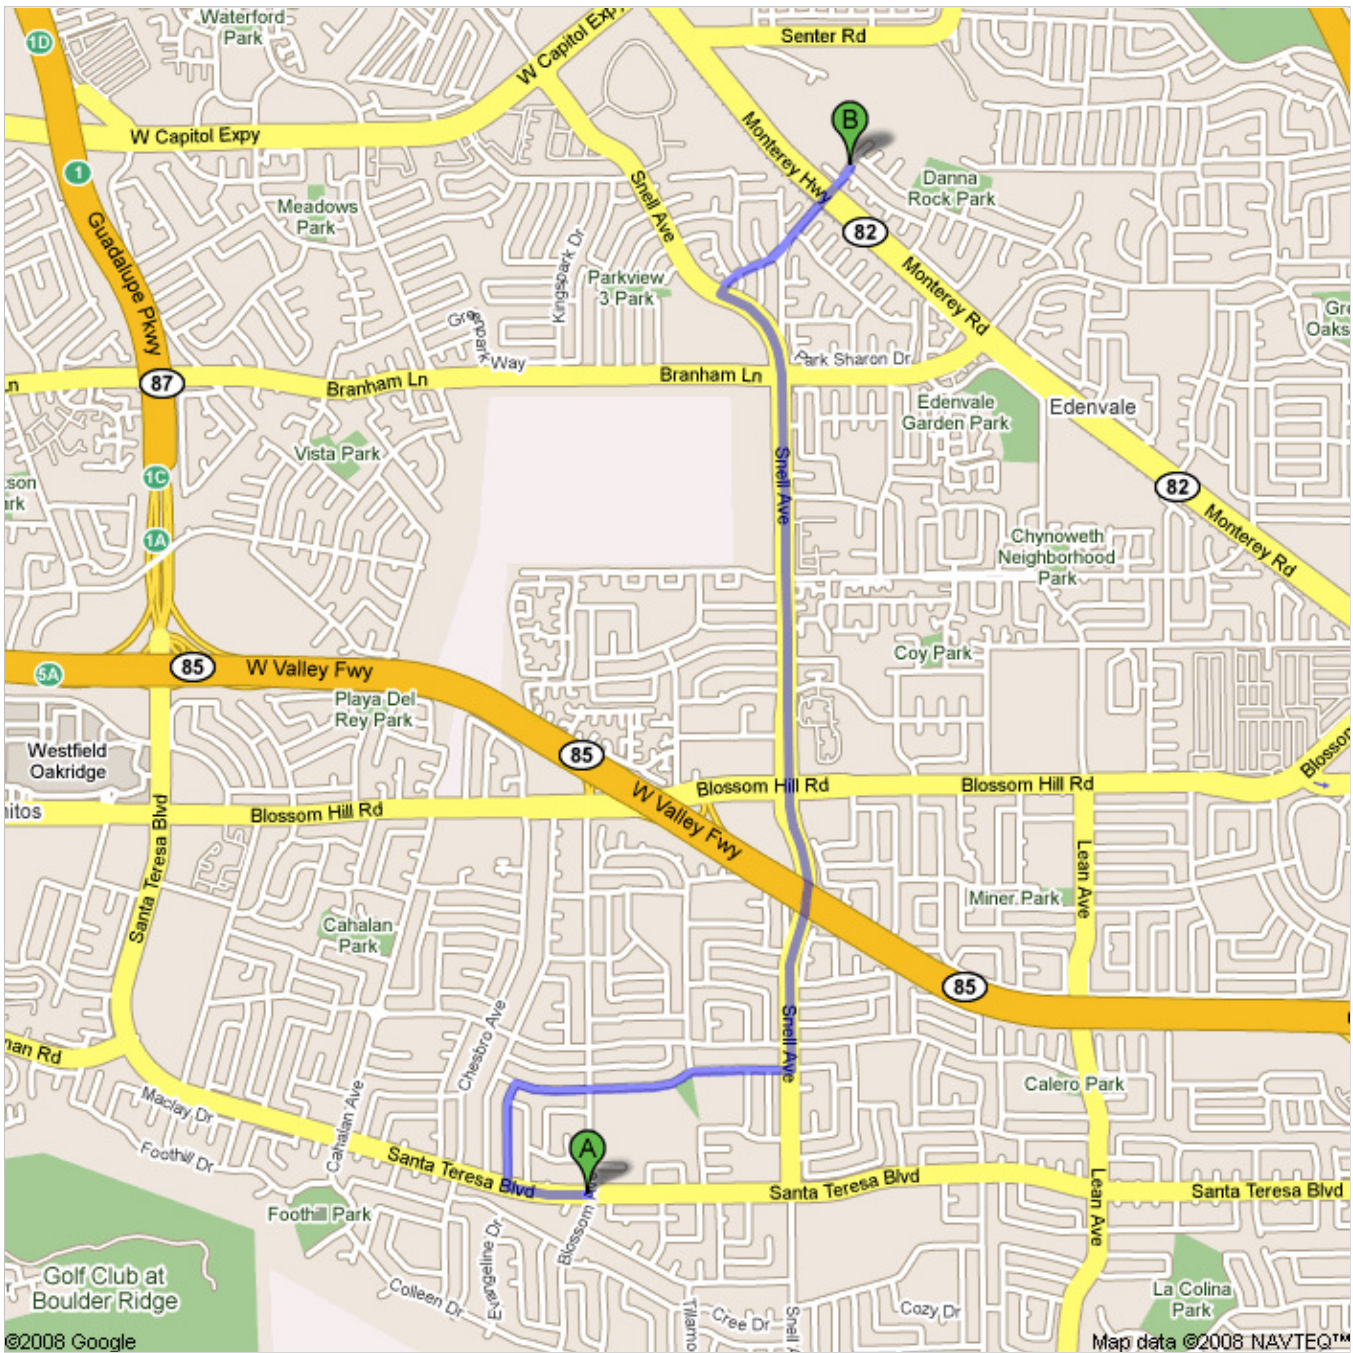

Directions to 100 Skyway Dr, San Jose, CA 95111

3.6 mi – about 11 mins

Directions to VALLEY CHRISTIAN SCHOOL

 **5828 Santa Teresa Blvd**  
**San Jose, CA 95123**

- 
- |  |                           |
|--|---------------------------|
| 1. Head <b>west</b> on <b>Santa Teresa Blvd</b> toward <b>Maree Ct</b>   | go 0.2 mi<br>total 0.2 mi |
|  2. Turn <b>right</b> at <b>Montalvo Dr</b><br>About 1 min | go 0.3 mi<br>total 0.5 mi |
|  3. Turn <b>right</b> at <b>Shawnee Ln</b><br>About 2 mins | go 0.7 mi<br>total 1.2 mi |
|  4. Turn <b>left</b> at <b>Snell Ave</b><br>About 5 mins   | go 2.0 mi<br>total 3.1 mi |
|  5. Turn <b>right</b> at <b>Skyway Dr</b><br>About 2 mins  | go 0.4 mi<br>total 3.6 mi |
|  6. Slight <b>left</b> to stay on <b>Skyway Dr</b>         | go 220 ft<br>total 3.6 mi |

 **100 Skyway Dr**  
**San Jose, CA 95111**

---

These directions are for planning purposes only. You may find that construction projects, traffic, weather, or other events may cause conditions to differ from the map results, and you should plan your route accordingly. You must obey all signs or notices regarding your route.

Map data ©2008 NAVTEQ™