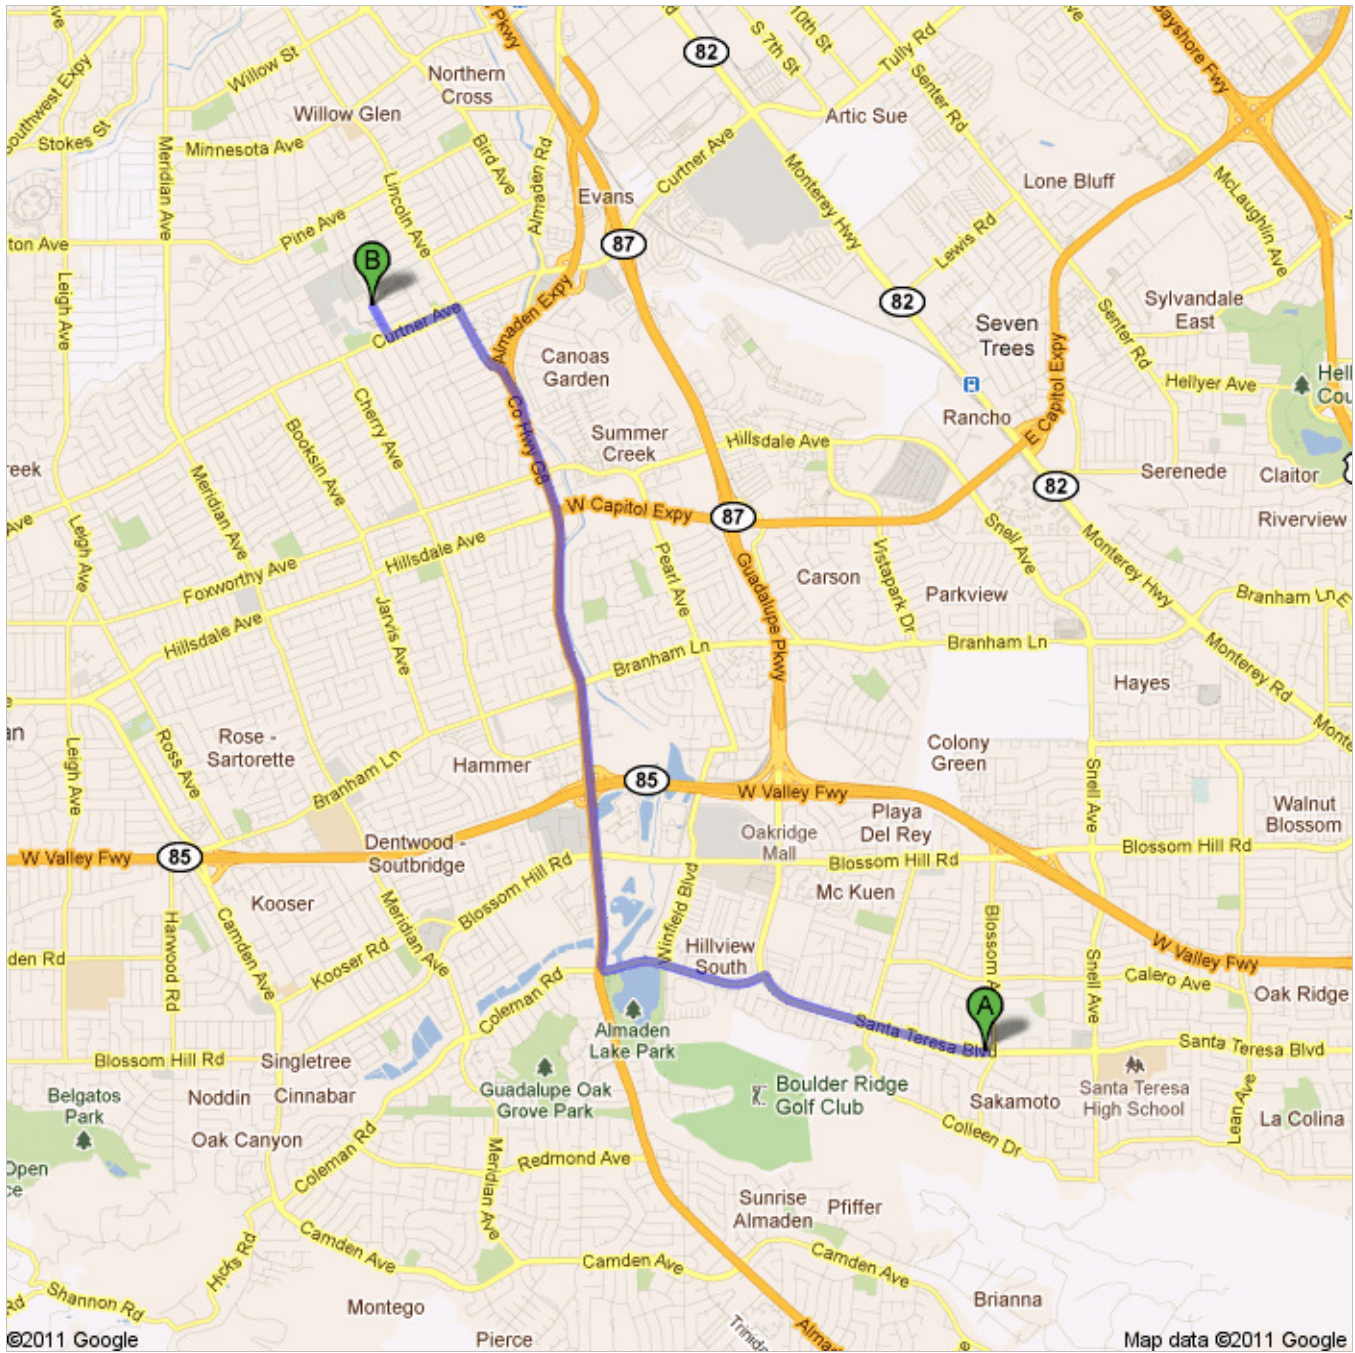

Directions to Willow Glen Middle School

2105 Cottle Ave, San Jose, CA 95125

6.0 mi – about **14 mins**

GYM IS ON VARSITY LANE BEHIND THE SCHOOL

 5828 Santa Teresa Blvd, San Jose, CA 95123

1. Head **west** on **Santa Teresa Blvd** toward **Randall Ct**
About 1 min go 0.6 mi
total 0.6 mi
-  2. Slight left to stay on **Santa Teresa Blvd**
About 2 mins go 0.6 mi
total 1.2 mi
-  3. Turn left onto **Coleman Rd**
About 2 mins go 0.8 mi
total 2.0 mi
-  4. Turn right onto **Almaden Expy**
About 5 mins go 2.9 mi
total 4.9 mi
-  5. Take the **Lincoln Ave** exit on the left
About 1 min go 0.3 mi
total 5.1 mi
-  6. Slight right onto **Lincoln Ave**
go 0.3 mi
total 5.4 mi
-  7. Turn left onto **Curtner Ave**
About 1 min go 0.4 mi
total 5.8 mi
-  8. Take the 3rd right onto **Cottle Ave**
Destination will be on the left go 0.2 mi
total 6.0 mi

 **Willow Glen Middle School**
2105 Cottle Ave, San Jose, CA 95125

These directions are for planning purposes only. You may find that construction projects, traffic, weather, or other events may cause conditions to differ from the map results, and you should plan your route accordingly. You must obey all signs or notices regarding your route.

Map data ©2011 Google

Directions weren't right? Please find your route on maps.google.com and click "Report a problem" at the bottom left.