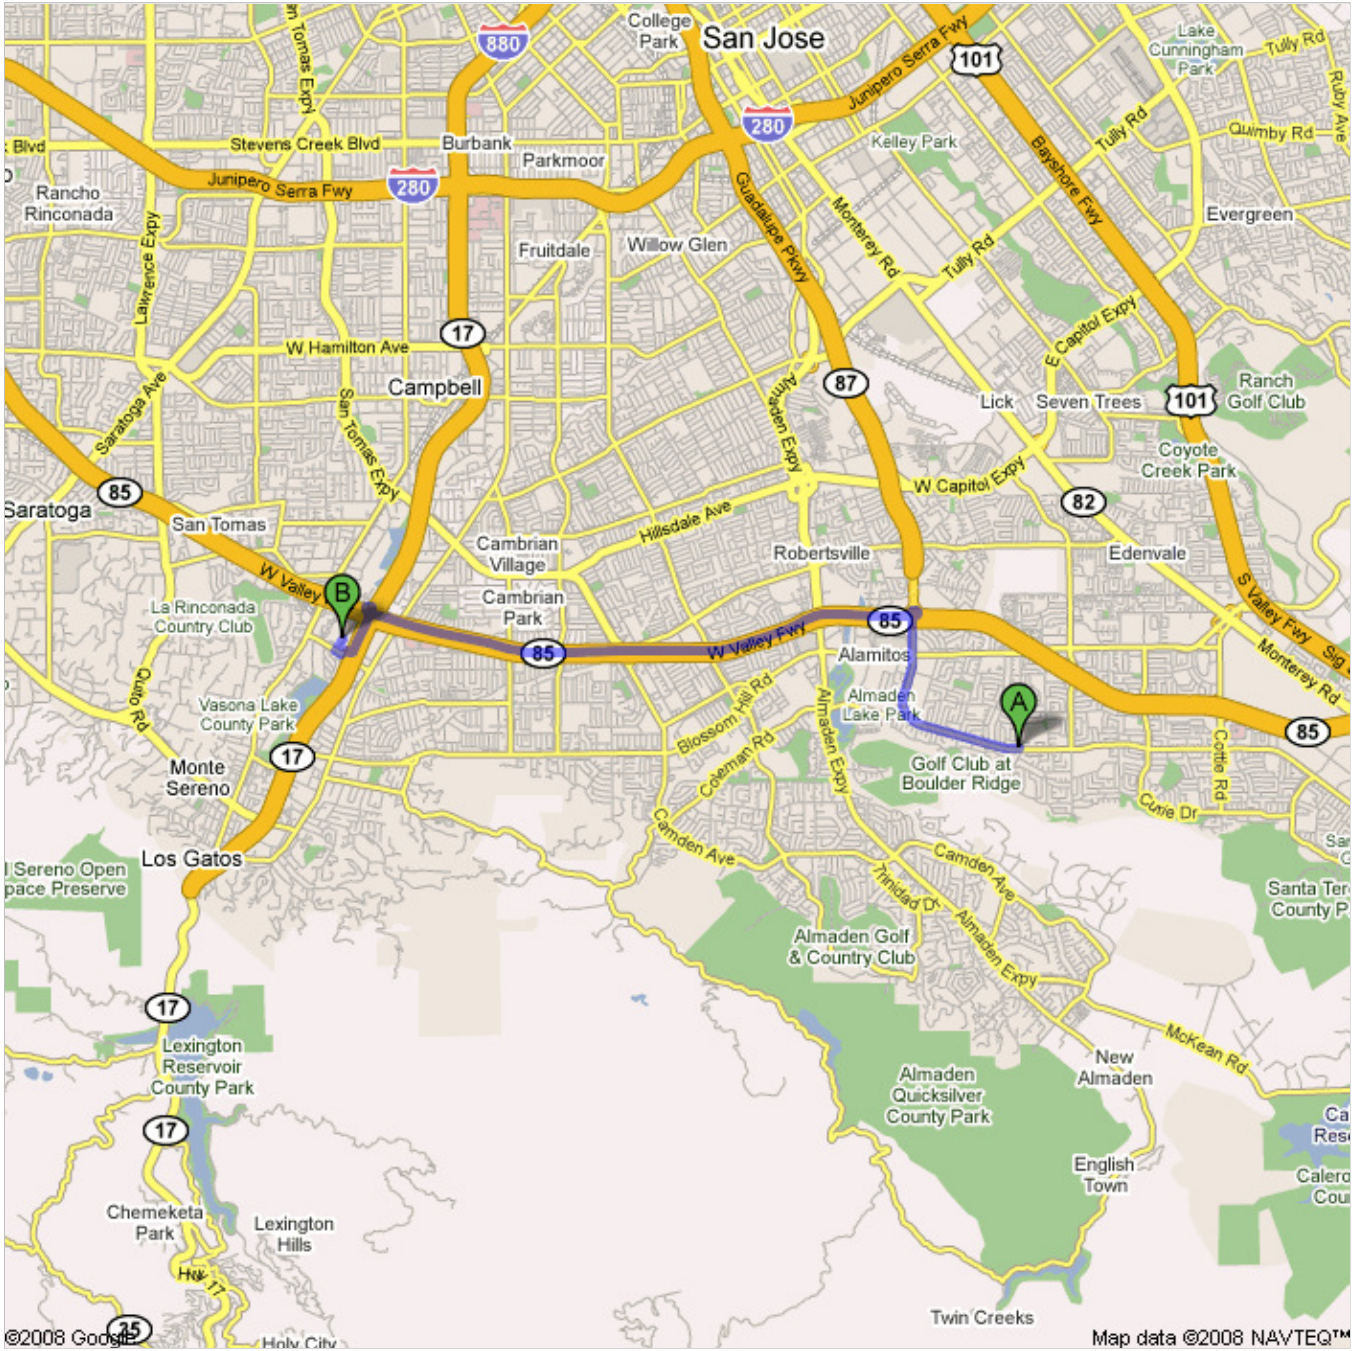

Directions to 14855 Oka Rd, Los Gatos, CA 95032

8.8 mi – about 14 mins

Directions to YAVNEH DAY SCHOOL

 **5828 Santa Teresa Blvd**  
**San Jose, CA 95123**

- 
- |  |                           |
|--|---------------------------|
| 1. Head <b>west</b> on <b>Santa Teresa Blvd</b> toward <b>Maree Ct</b><br>About 5 mins   | go 2.2 mi<br>total 2.2 mi |
|  2. Turn <b>right</b> to merge onto <b>CA-85 N</b><br>About 6 mins | go 5.1 mi<br>total 7.4 mi |
| 3. Take the exit onto <b>CA-17 S</b> toward <b>Santa Cruz</b><br>About 2 mins  | go 1.0 mi<br>total 8.4 mi |
| 4. Take the <b>Lark Ave</b> exit<br>About 1 min  | go 0.2 mi<br>total 8.6 mi |
|  5. Turn <b>right</b> at <b>Lark Ave</b>                           | go 341 ft<br>total 8.7 mi |
|  6. Turn <b>right</b> at <b>Oka Rd</b>                             | go 0.1 mi<br>total 8.8 mi |

 **14855 Oka Rd**  
**Los Gatos, CA 95032**

---

These directions are for planning purposes only. You may find that construction projects, traffic, weather, or other events may cause conditions to differ from the map results, and you should plan your route accordingly. You must obey all signs or notices regarding your route.

Map data ©2008 NAVTEQ™