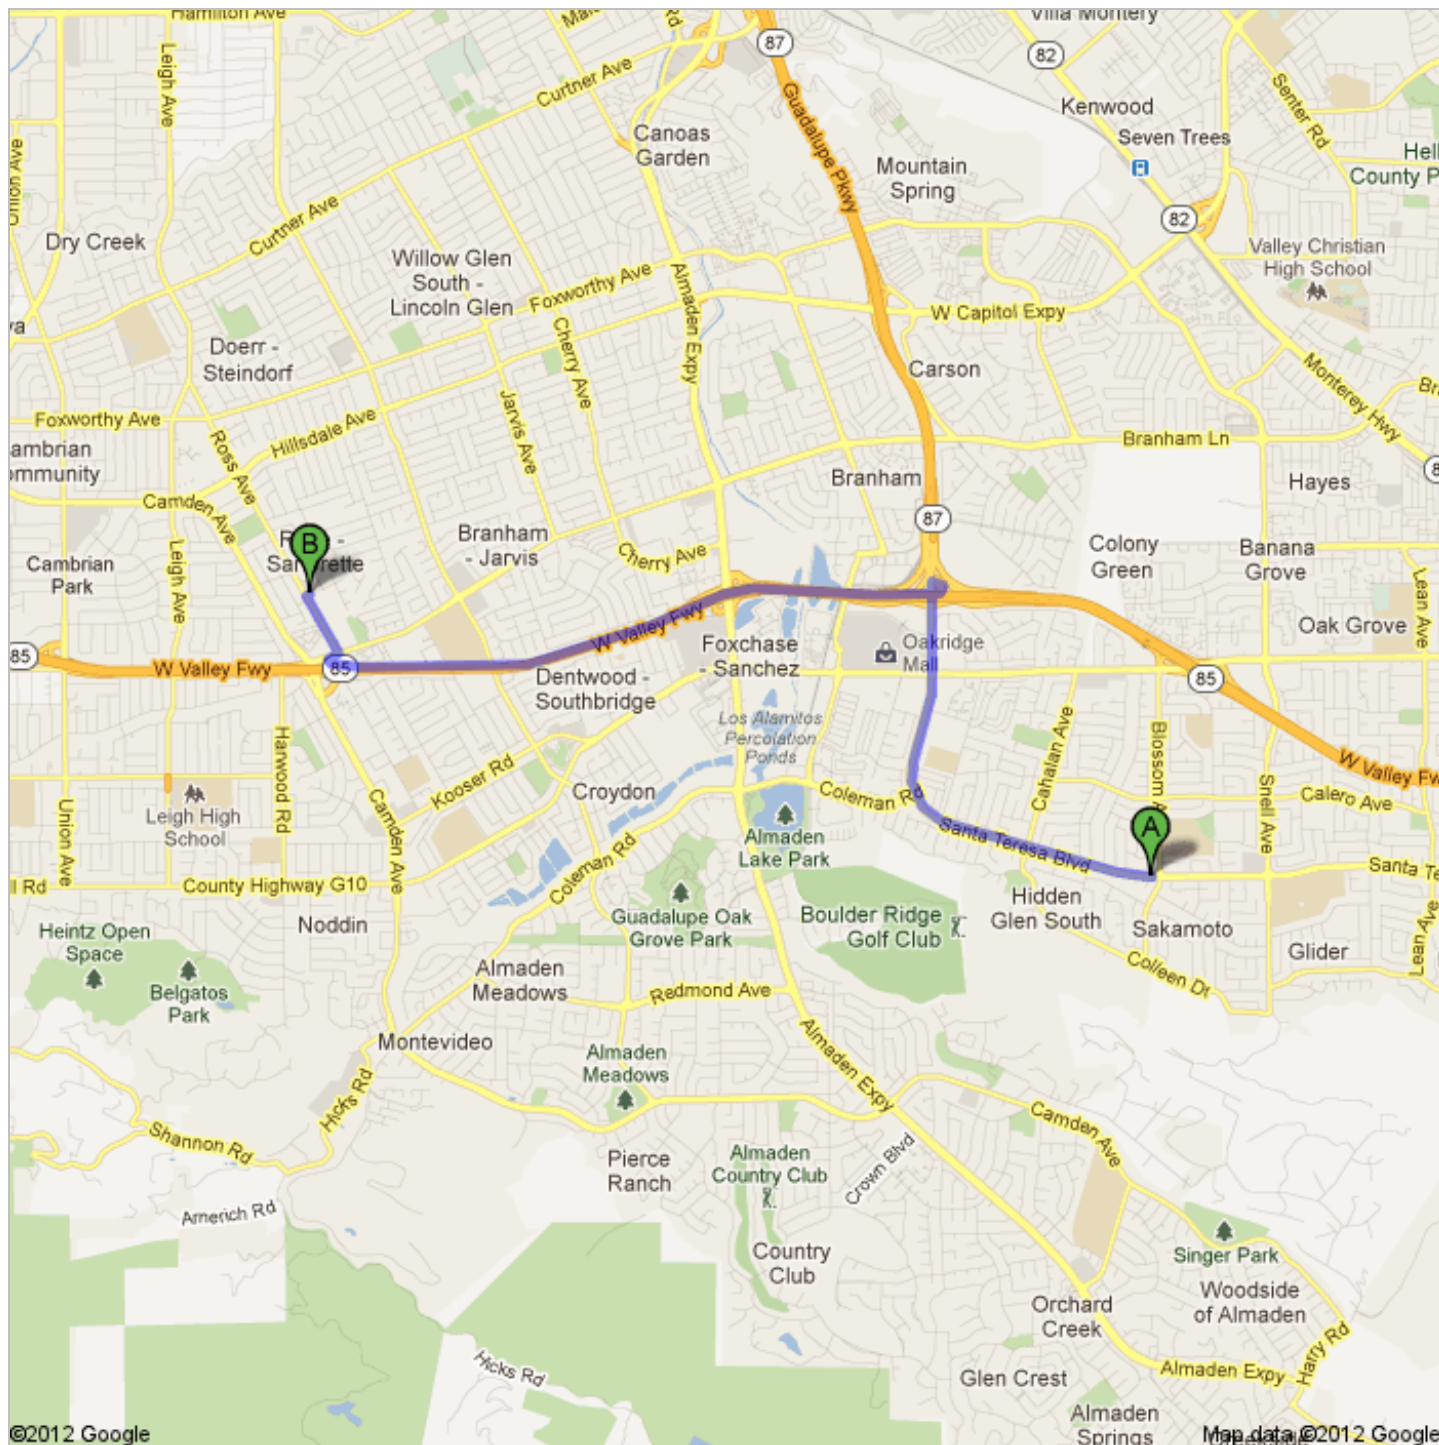

### Directions to 1718 Andover Ln, San Jose, CA 95124

5.6 mi – about 11 mins

### DIRECTIONS TO SAN JOSE STRATFORD

**A** 5828 Santa Teresa Blvd, San Jose, CA 95123

- 
- 1. Head **west** on **Santa Teresa Blvd** toward **Randall Ct**  
About 1 min go 0.6 mi  
total 0.6 mi
  -  2. Slight left to stay on **Santa Teresa Blvd**  
About 5 mins go 1.6 mi  
total 2.2 mi
  -  3. Turn right onto the **California 85 N** ramp go 0.2 mi  
total 2.3 mi
  -  4. Merge onto **CA-85 N**  
About 3 mins go 2.7 mi  
total 5.0 mi
  -  5. Take exit **8** toward **Camden Ave** go 0.2 mi  
total 5.2 mi
  -  6. Turn right onto **Branham Ln** go 295 ft  
total 5.2 mi
  -  7. Take the 1st left onto **Ross Ave**  
About 1 min go 0.3 mi  
total 5.5 mi
  -  8. Turn right onto **Andover Ln**  
Destination will be on the right go 92 ft  
total 5.6 mi

**B** 1718 Andover Ln, San Jose, CA 95124

---

These directions are for planning purposes only. You may find that construction projects, traffic, weather, or other events may cause conditions to differ from the map results, and you should plan your route accordingly. You must obey all signs or notices regarding your route.  
Map data ©2012 Google

Directions weren't right? Please find your route on [maps.google.com](http://maps.google.com) and click "Report a problem" at the bottom left.